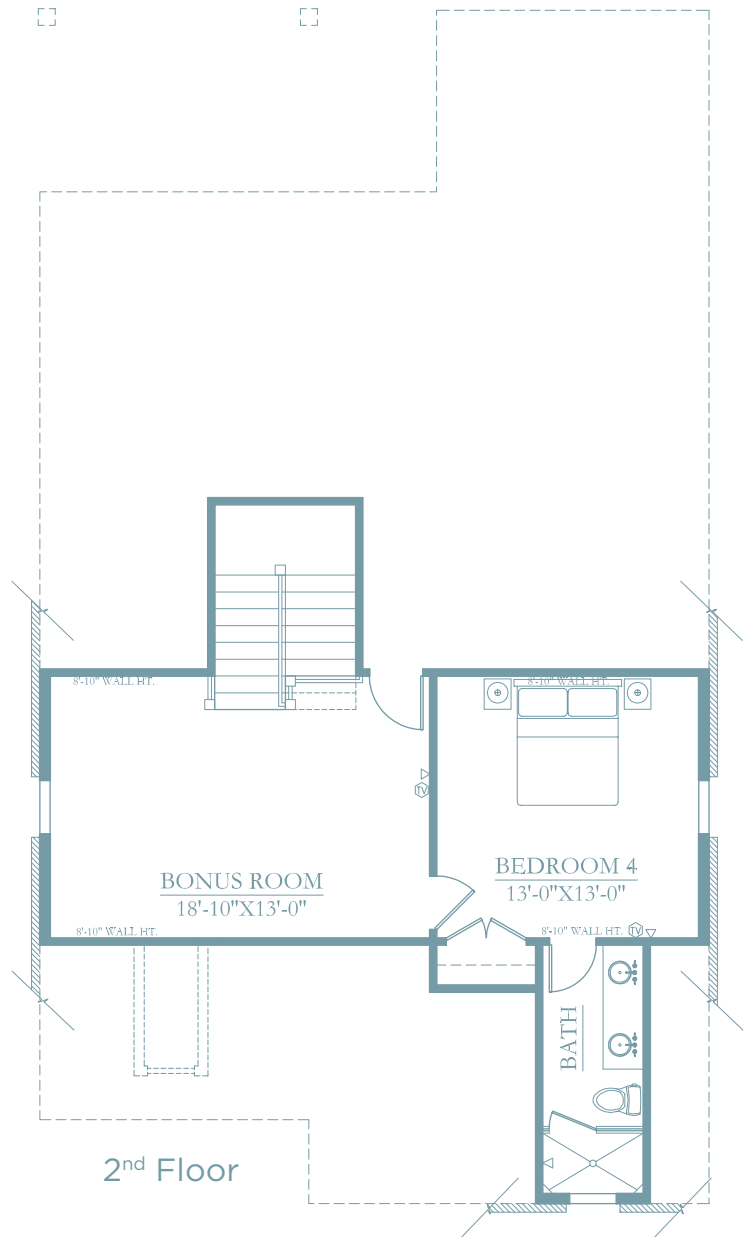

## Marseille A

- 1 Story, 1,766 sq ft. (Streetscape rendering appears as a 2 story due to faux attic windows)
- 3 Bedroom, 2.5 Baths, Master Down

## Marseille B

- 2 Story, 2,310 sq ft.
- 4 Bedroom, 3 Baths, Master Down

### Marseille B:

SECOND FLOOR HEATED & COOLED: 544 sq. ft.  
 TOTAL HEATED & COOLED: 2,310 sq. ft.

Rear Elevation

COPYRIGHT – RANDY WISE HOMES, INC. FLOOR PLANS, ELEVATIONS, PRICES, SPECIFICATIONS AND AMENITIES ARE SUBJECT TO CHANGE WITHOUT NOTICE. THE MATERIALS, FEATURES, AND AMENITIES DESCRIBED AND DEPICTED HEREIN ARE BASED UPON CURRENT DEVELOPMENT PLANS, WHICH ARE SUBJECT TO CHANGE WITHOUT NOTICE. ROOM DIMENSIONS AND SQUARE FOOTAGES ARE APPROXIMATIONS. HOUSE PLAN DRAWINGS AND ANY ASSOCIATED SPECIFICATIONS AND OPTION LISTS ARE THE PROPERTY OF RANDY WISE HOMES, INC. REPRODUCTION OF THESE DOCUMENTS EITHER IN WHOLE OR IN PART, INCLUDING ANY FORM OF COPYING AND/OR PREPARATION OF DERIVATIVE WORKS THEREOF, FOR ANY REASON, IS STRICTLY PROHIBITED. FURTHER, THESE DOCUMENTS ARE LOANED STRICTLY ON CONDITION THAT THEY WILL BE RETURNED TO RANDY WISE HOMES, INC. ON DEMAND AND THAT THE INFORMATION THEY CONTAIN WILL BE USED SOLELY IN CONNECTION WITH THE WORK BEING DONE PERFORMED BY OR SPECIFICALLY AUTHORIZED BY RANDY WISE HOMES, INC. ORAL REPRESENTATIONS CANNOT BE RELIED UPON AS CORRECTLY STATING THE REPRESENTATIONS OF THE DEVELOPER OR RANDY WISE HOMES, INC. REFER TO THE DECLARATION, CONTRACT, AND THEIR RESPECTIVE EXHIBITS FOR CORRECT REPRESENTATIONS. ROOM DIMENSIONS AND SQUARE FOOTAGES ARE APPROXIMATIONS. SQUARE FOOTAGE CALCULATIONS ARE TO BRICK.

1st Floor

2nd Floor

Marseille B