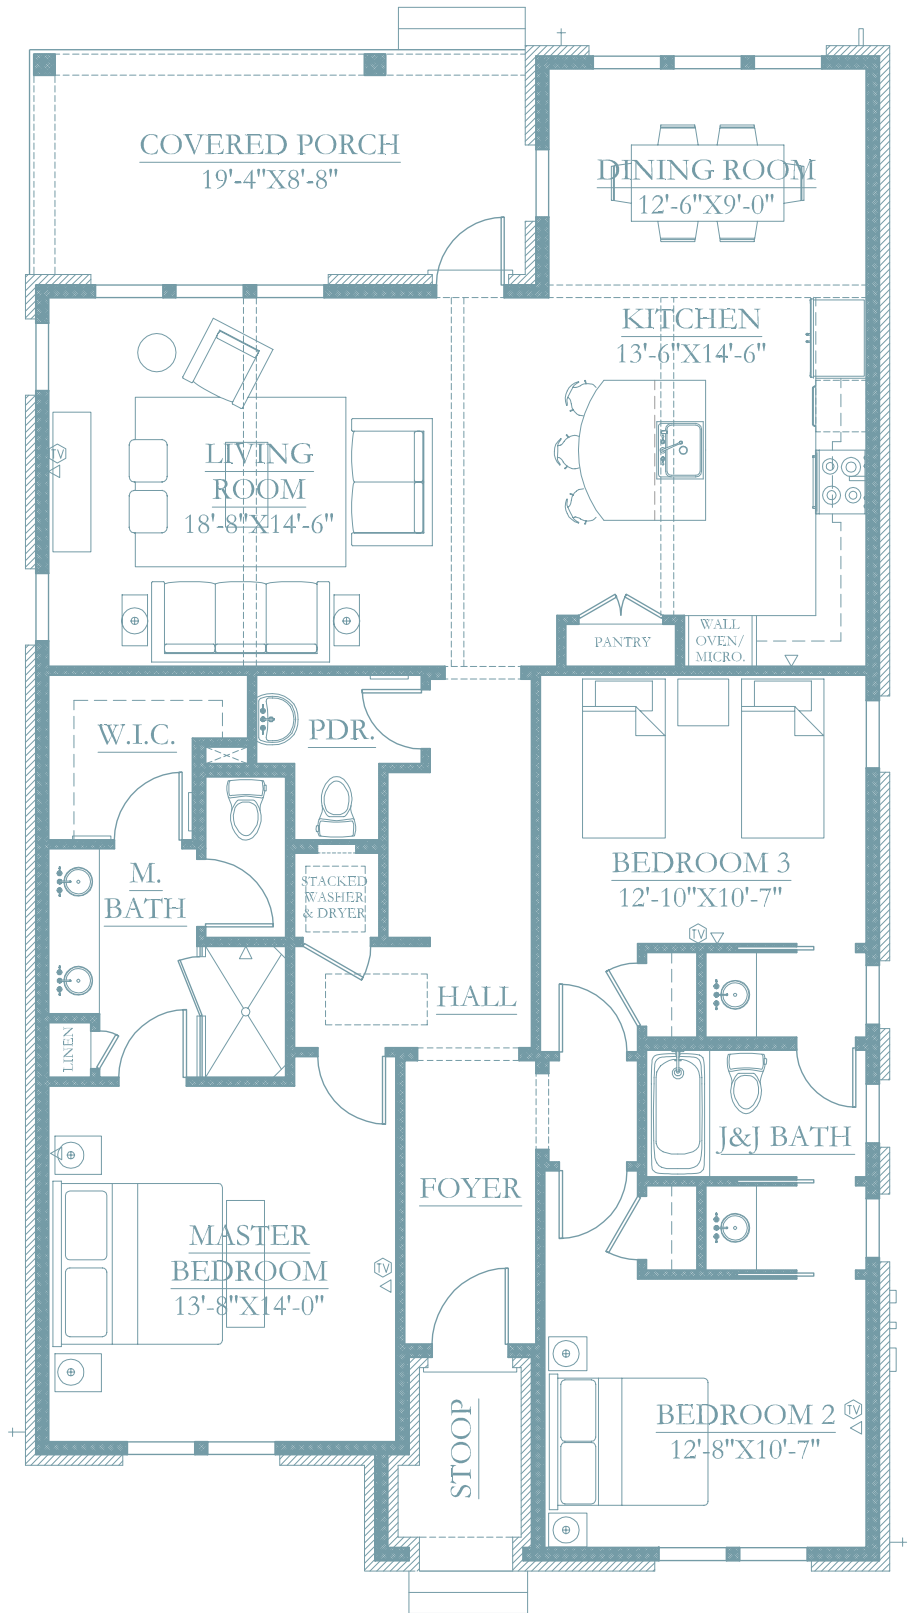

## Marseille A

- 1 Story, 1,766 sq ft. (Streetscape rendering appears as a 2 story due to faux attic windows)
- 3 Bedroom, 2.5 Baths, Master Down

## Marseille B

- 2 Story, 2,310 sq ft.
- 4 Bedroom, 3 Baths, Master Down

## Marseille A & B

- Oversized covered rear porch (screening optional)
- Living/Kitchen area with 10 ft. wood beamed ceilings
- Optional living area remote controlled gas fireplace

Marseille A

## Square Footage