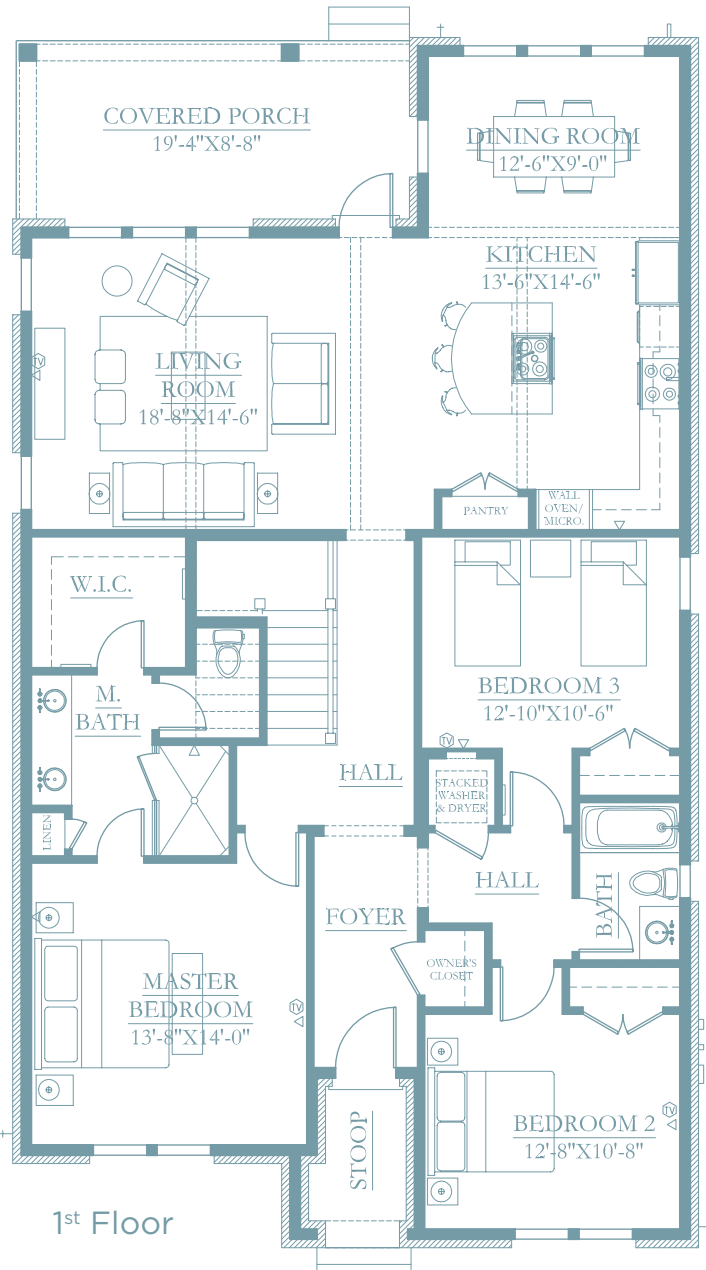

Marseille B

Marseille B:

SECOND FLOOR HEATED & COOLED: 544 sq. ft.
TOTAL HEATED & COOLED: 2,310 sq. ft.

COPYRIGHT – RANDY WISE HOMES, INC. FLOOR PLANS, ELEVATIONS, PRICES, SPECIFICATIONS AND AMENITIES ARE SUBJECT TO CHANGE WITHOUT NOTICE. THE MATERIALS, FEATURES, AND AMENITIES DESCRIBED AND DEPICTED HEREIN ARE BASED UPON CURRENT DEVELOPMENT PLANS, WHICH ARE SUBJECT TO CHANGE WITHOUT NOTICE. ROOM DIMENSIONS AND SQUARE FOOTAGES ARE APPROXIMATIONS. HOUSE PLAN DRAWINGS AND ANY ASSOCIATED SPECIFICATIONS AND OPTION LISTS ARE THE PROPERTY OF RANDY WISE HOMES, INC. REPRODUCTION OF THESE DOCUMENTS EITHER IN WHOLE OR IN PART, INCLUDING ANY FORM OF COPYING AND/OR PREPARATION OF DERIVATIVE WORKS THEREOF, FOR ANY REASON, IS STRICTLY PROHIBITED. FURTHER, THESE DOCUMENTS ARE LOANED STRICTLY ON CONDITION THAT THEY WILL BE RETURNED TO RANDY WISE HOMES, INC. ON DEMAND AND THAT THE INFORMATION THEY CONTAIN WILL BE USED SOLELY IN CONNECTION WITH THE WORK BEING DONE PERFORMED BY OR SPECIFICALLY AUTHORIZED BY RANDY WISE HOMES, INC. ORAL REPRESENTATIONS CANNOT BE RELIED UPON AS CORRECTLY STATING THE REPRESENTATIONS OF THE DEVELOPER OR RANDY WISE HOMES, INC. REFER TO THE DECLARATION, CONTRACT, AND THEIR RESPECTIVE EXHIBITS FOR CORRECT REPRESENTATIONS. ROOM DIMENSIONS AND SQUARE FOOTAGES ARE APPROXIMATIONS. SQUARE FOOTAGE CALCULATIONS ARE TO BRICK.

1st Floor